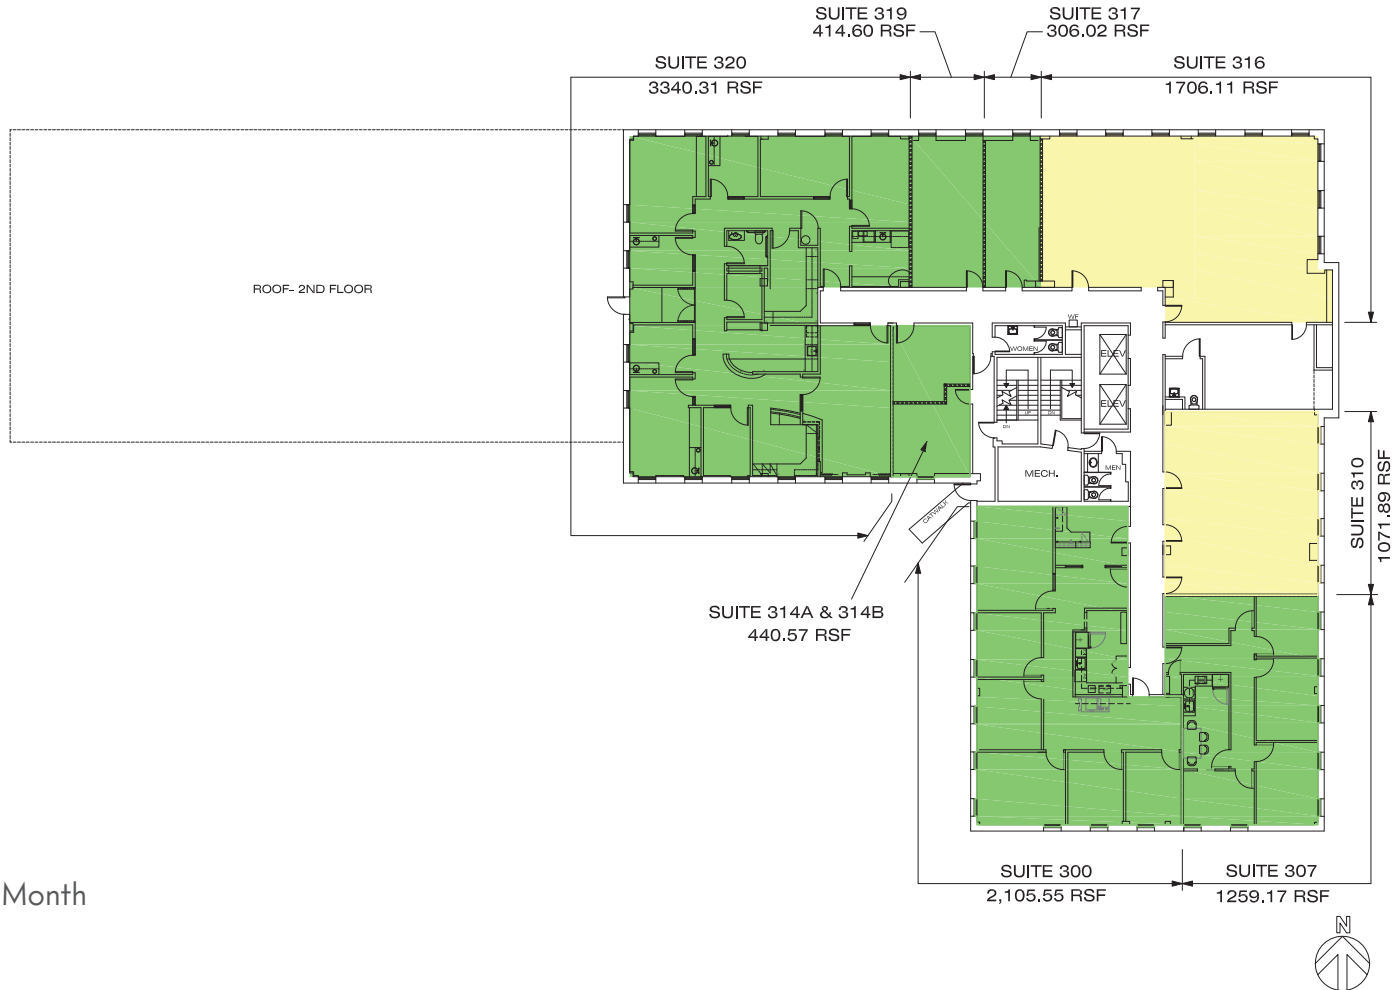

THE WESTCHESTER

8215 WESTCHESTER — PRESTON CENTER — DALLAS, TEXAS 75225

3rd Floor

- Available
- Month-To-Month
- Leased

Holden Lunsford
holdenl@holtlunsford.com
972.421.1971

John Dickenson
jdickenson@holtlunsford.com
972.421.1971